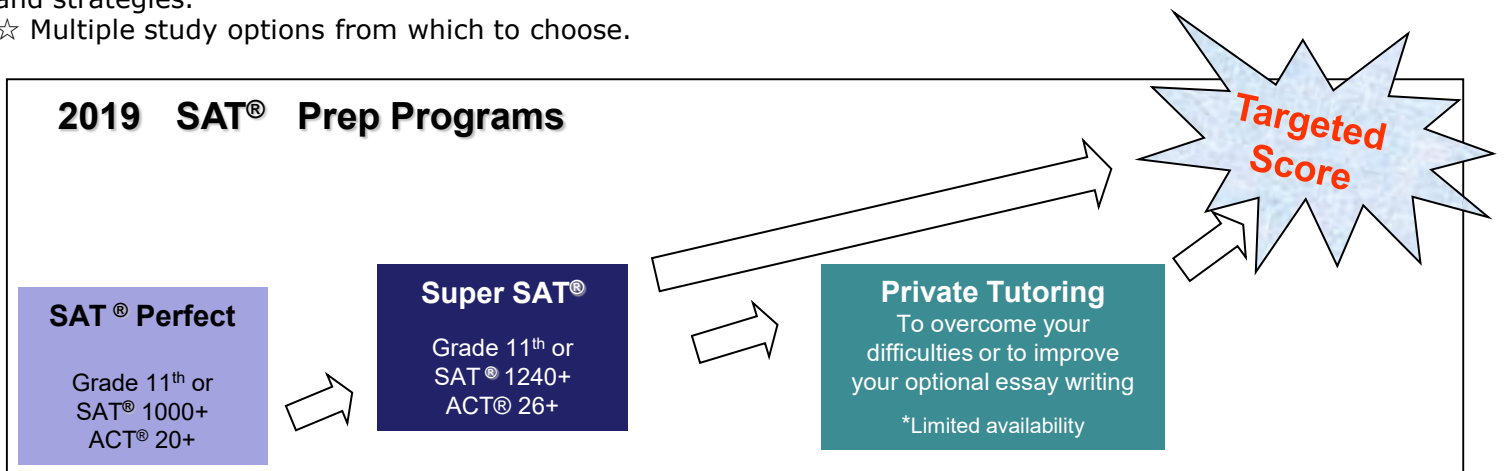

Some distinguishing features of Kaplan's SAT® Prep courses:

- ☆ Excellent teachers who specialize in the SAT®.
- ☆ Small class sizes for effective teacher-student interaction.
- ☆ Results-oriented programs, texts, and supplementary materials designed to teach and reinforce key skills and strategies.
- ☆ Multiple study options from which to choose.